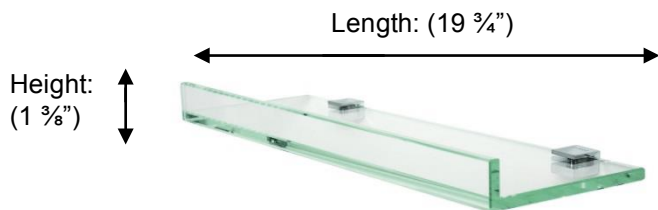

POMBO™

Tetris R PTR126050 Glass Shelf

Depth: (4 1/2")
Lip height: (1")

**Description:**

Glass shelf with 1" front lip and square backplate

Finishes:

CR – Chrome
NI – Polished Nickel
ES – Satin Nickel

Material:

Brass
Glass

Method of Fixing:

Direct to wall

Profile:

Square

Country of Origin:	Portugal
---------------------------	----------

All Dimensions are approximate