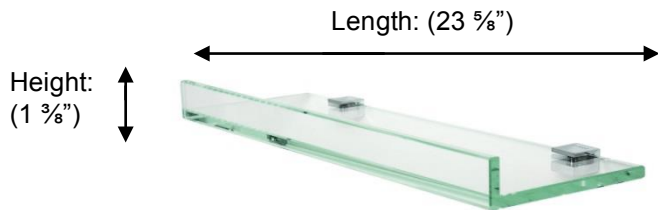

POMBO™

Tetris R PTR126060 Glass Shelf

Depth: (4 1/2")
Lip height: (1")

**Description:**

Glass shelf with 1" front lip and square backplate

Finishes:

CR – Chrome
NI – Polished Nickel
ES – Satin Nickel

Material:

Brass
Glass

Method of Fixing:

Direct to wall

Profile:

Square

Country of Origin:	Portugal
---------------------------	----------

All Dimensions are approximate