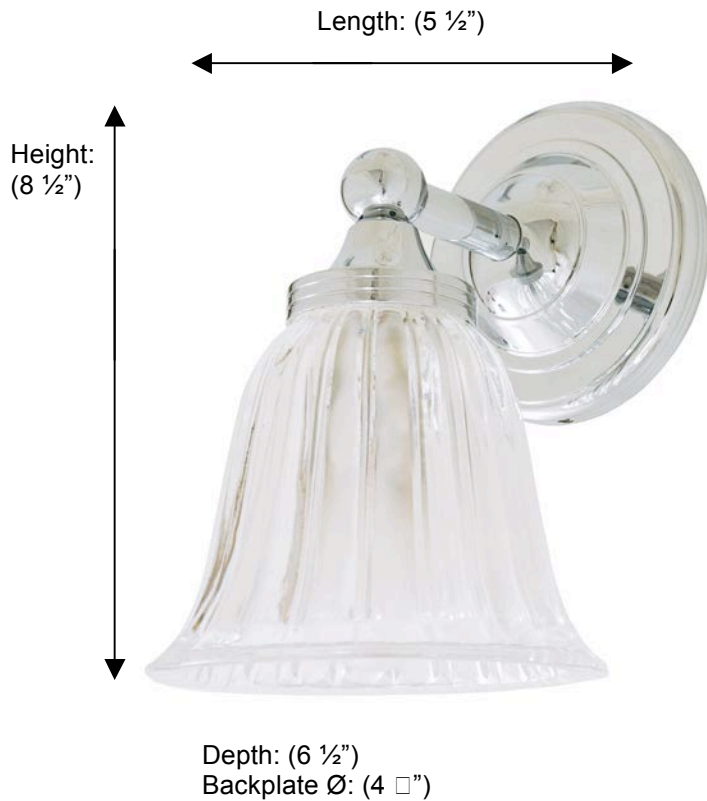

RITZ

30952 Wall light with Clear Tulip Glass Shade

**Description:**

UL Bathroom Wall Light with Clear Tulip Glass Shade

Finishes:

CR – Chrome
NI – Polished Nickel
ES – Satin Nickel

Material:

Brass
Clear glass

Wattage:

Max 60 watts

Lamp:

Candelabra base or round orb base
small

Country of Origin:

Portugal

All Dimensions are approximate