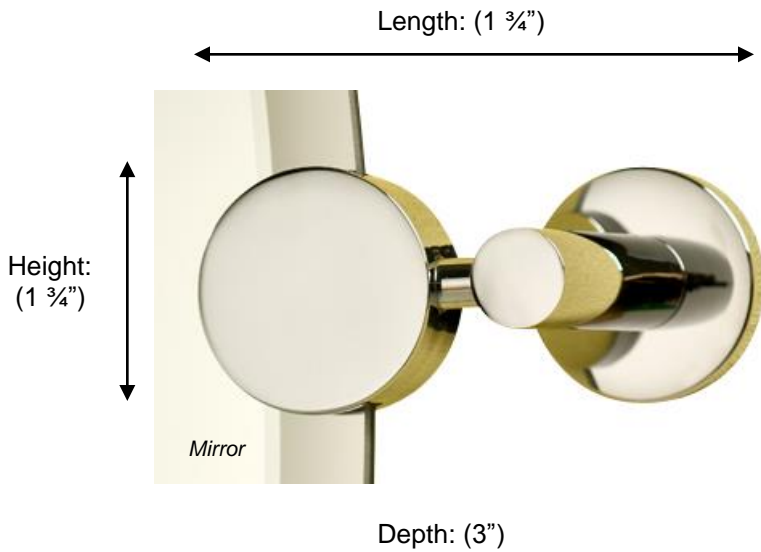

PORTO

67503 MIRROR SUPPORTS

**Description:**

Porto mirror supports

Finishes:

CR – Chrome

NI – Polished Nickel

ES – Satin Nickel

Material:

Brass

Method of Fixing:

Direct to wall

Country of Origin:	Portugal
---------------------------	----------

All Dimensions are approximate