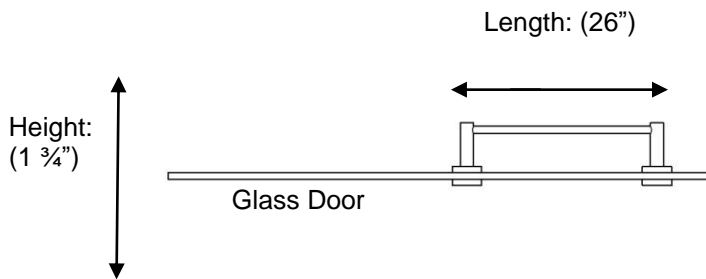

## 67549 Shower Door Kit

Top View

Depth: (2 3/4")

Includes 26" rail which can be field cut

**Description:**

Towel rail with Porto backplates

**Finishes:**

CR – Chrome

Portugal

All Dimensions are approximate